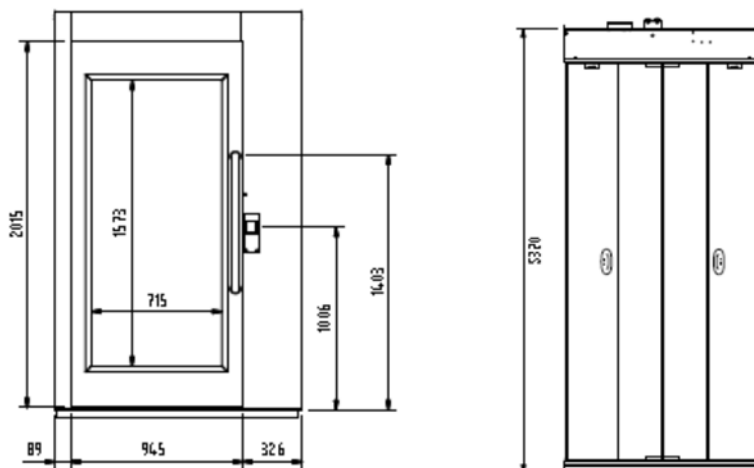

A20 door frame and AF0 folding door