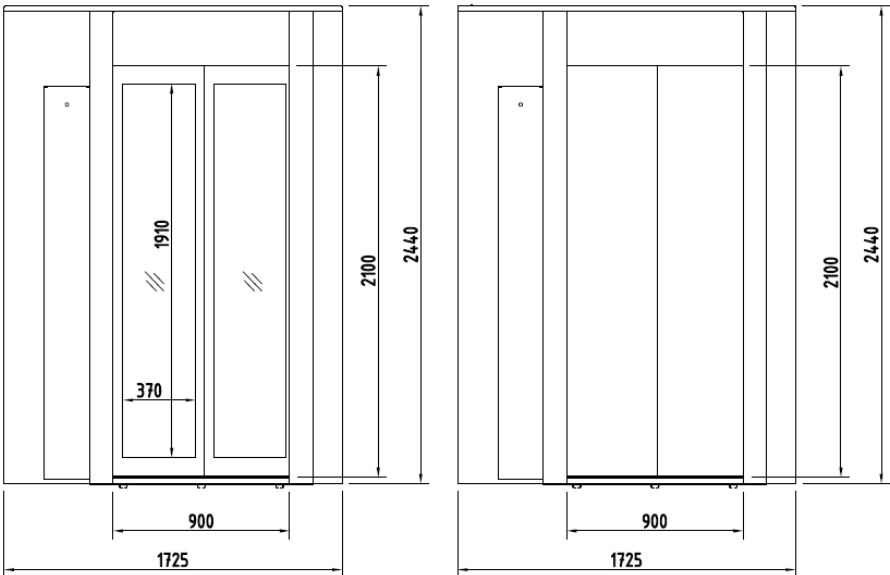

Door model	AS0	AS1	ASEI*
Clear opening mm (w x h)	900x2100	900x2100	900x2100
Glazing mm (w x h)	N/A	370x1910/370x1910	N/A
Standard finish	RAL 7024/7004	RAL 7024/7004	RAL 7024/7004
Door open/close	Automatic, concealed	Automatic, concealed	Automatic, concealed

*Frame and door leaf are fire rated according to the EN 81-58 and the EI60 standard

Doors can be customized by choosing a specific RAL colour.

AS0 and AS1 door frames