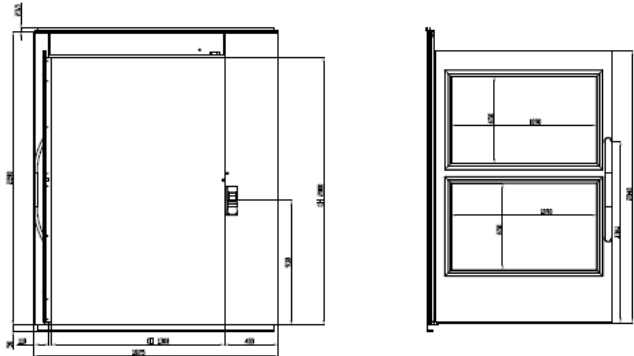

Platform size 1105 x 2180 mm (w x d)

Door model	A40	EI60*	EI60G*
Clear opening mm (w x h)	1000x2000	1000x2000	1000x2000
Glazing mm (w x h)	800x1563	75x800	800x1563
Standard finish	RAL 9016	RAL 9016	RAL 9016
Concealed door closer	Standard	Standard	Standard
External automatic opener	External	External	External
Door handle	External	External	External

*Frame and door leaf are fire rated according to the EN 81-58 and the EI60 standard

Clear opening may vary depending on side of the access point. Doors can be delivered with customized clear opening height and width. Doors can also be customized by choosing a specific RAL colour or glazing.

A30 door frame