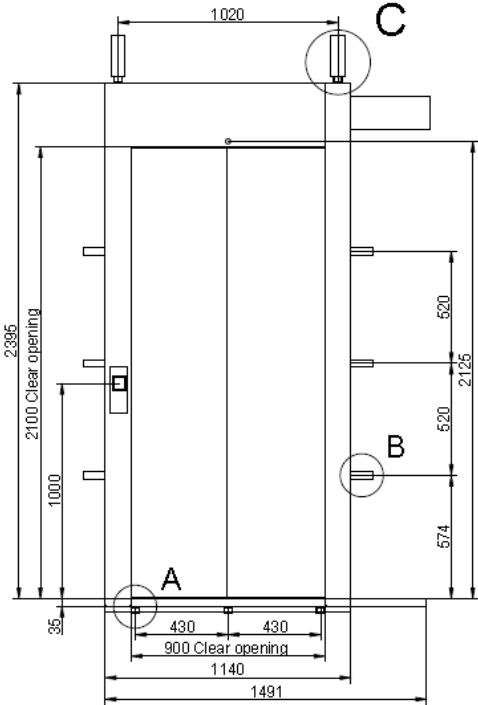

Door model	AS2	E120*
Clear opening mm (w x h)	900x2100	900x2100
Glazing mm (w x h)	N/A	N/A
Standard finish	RAL 9016	RAL 7024/7004
Door open/close	Automatic, concealed	Automatic, concealed

*Frame and door leaf are fire rated according to the EN 81-58 and the E120 standard

Doors can be customized by choosing a specific RAL colour.

AS2 door frame